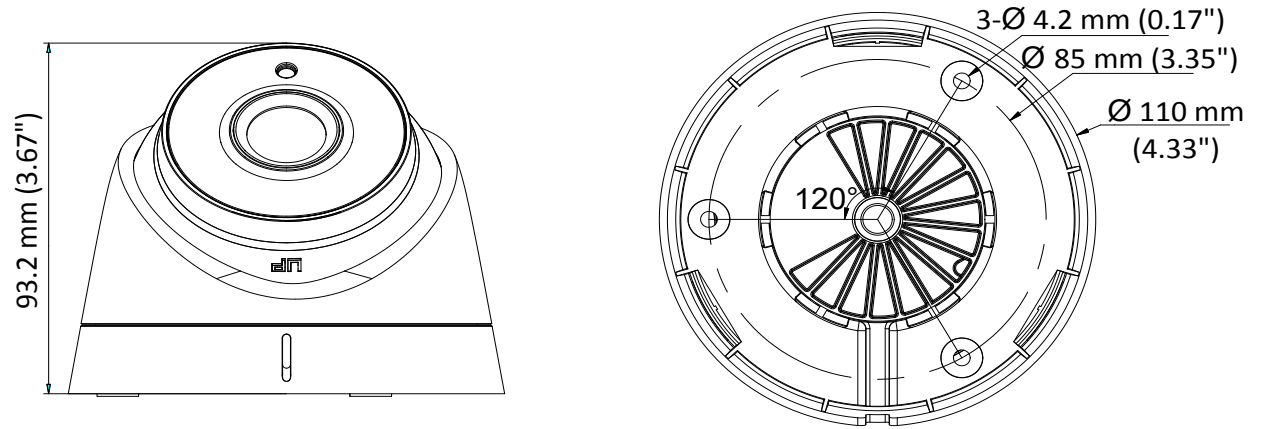

Order Model

DS-2CE56H0T-IT3E

Dimension